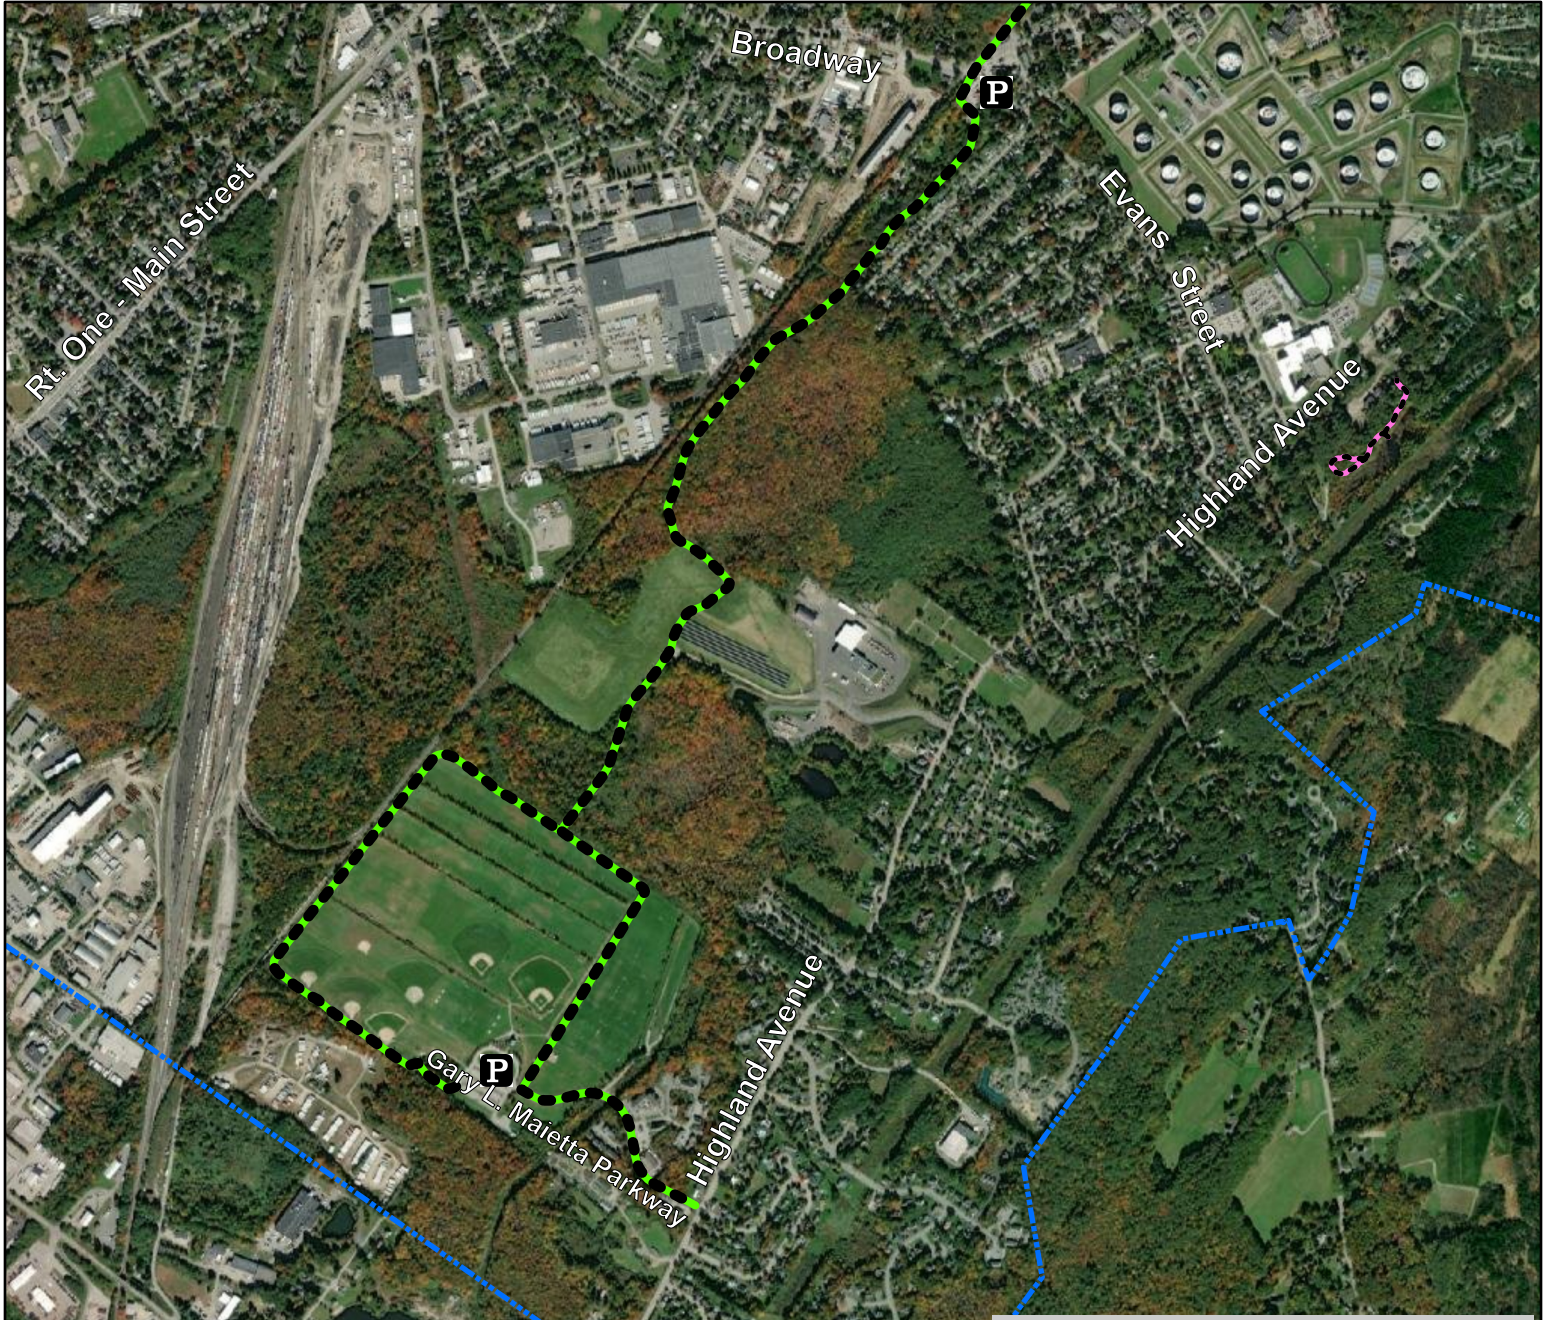

Greenbelt Walkway (Section #3 of 3)

Length this Section = 3.2 Miles

Length Total = 7.0 Miles

(Managed by the City of South Portland)

Please use caution and common sense when using trails like the Greenbelt Walkway. Some pavement may be uneven, and bicyclists and pedestrians need to be careful of each other. Other trails are unpaved and in a few cases may be challenging. Neither the City of South Portland nor the South Portland Land Trust are responsible for accidents or injury that may occur on its trails. Enjoy the trails, but use them at your own risk. Thank you.

- Parking
- Greenbelt Walkway
- Dows Woods Trail
- City Boundary

0 0.3 0.6
Miles

Haeuser 6/11/2021

South Portland Land Trust is a nonprofit organization committed to linking neighborhoods and improving quality of life in South Portland through expanding the city's trail network, conserving open space, and educating the public on issues related to conservation. It holds eighteen properties and easements within the City of South Portland to preserve natural habitat, trail access, and open space for public enjoyment. Please visit southportlandlandtrust.org for information and follow us on Facebook, Instagram, and Twitter: @sopolandtrust.