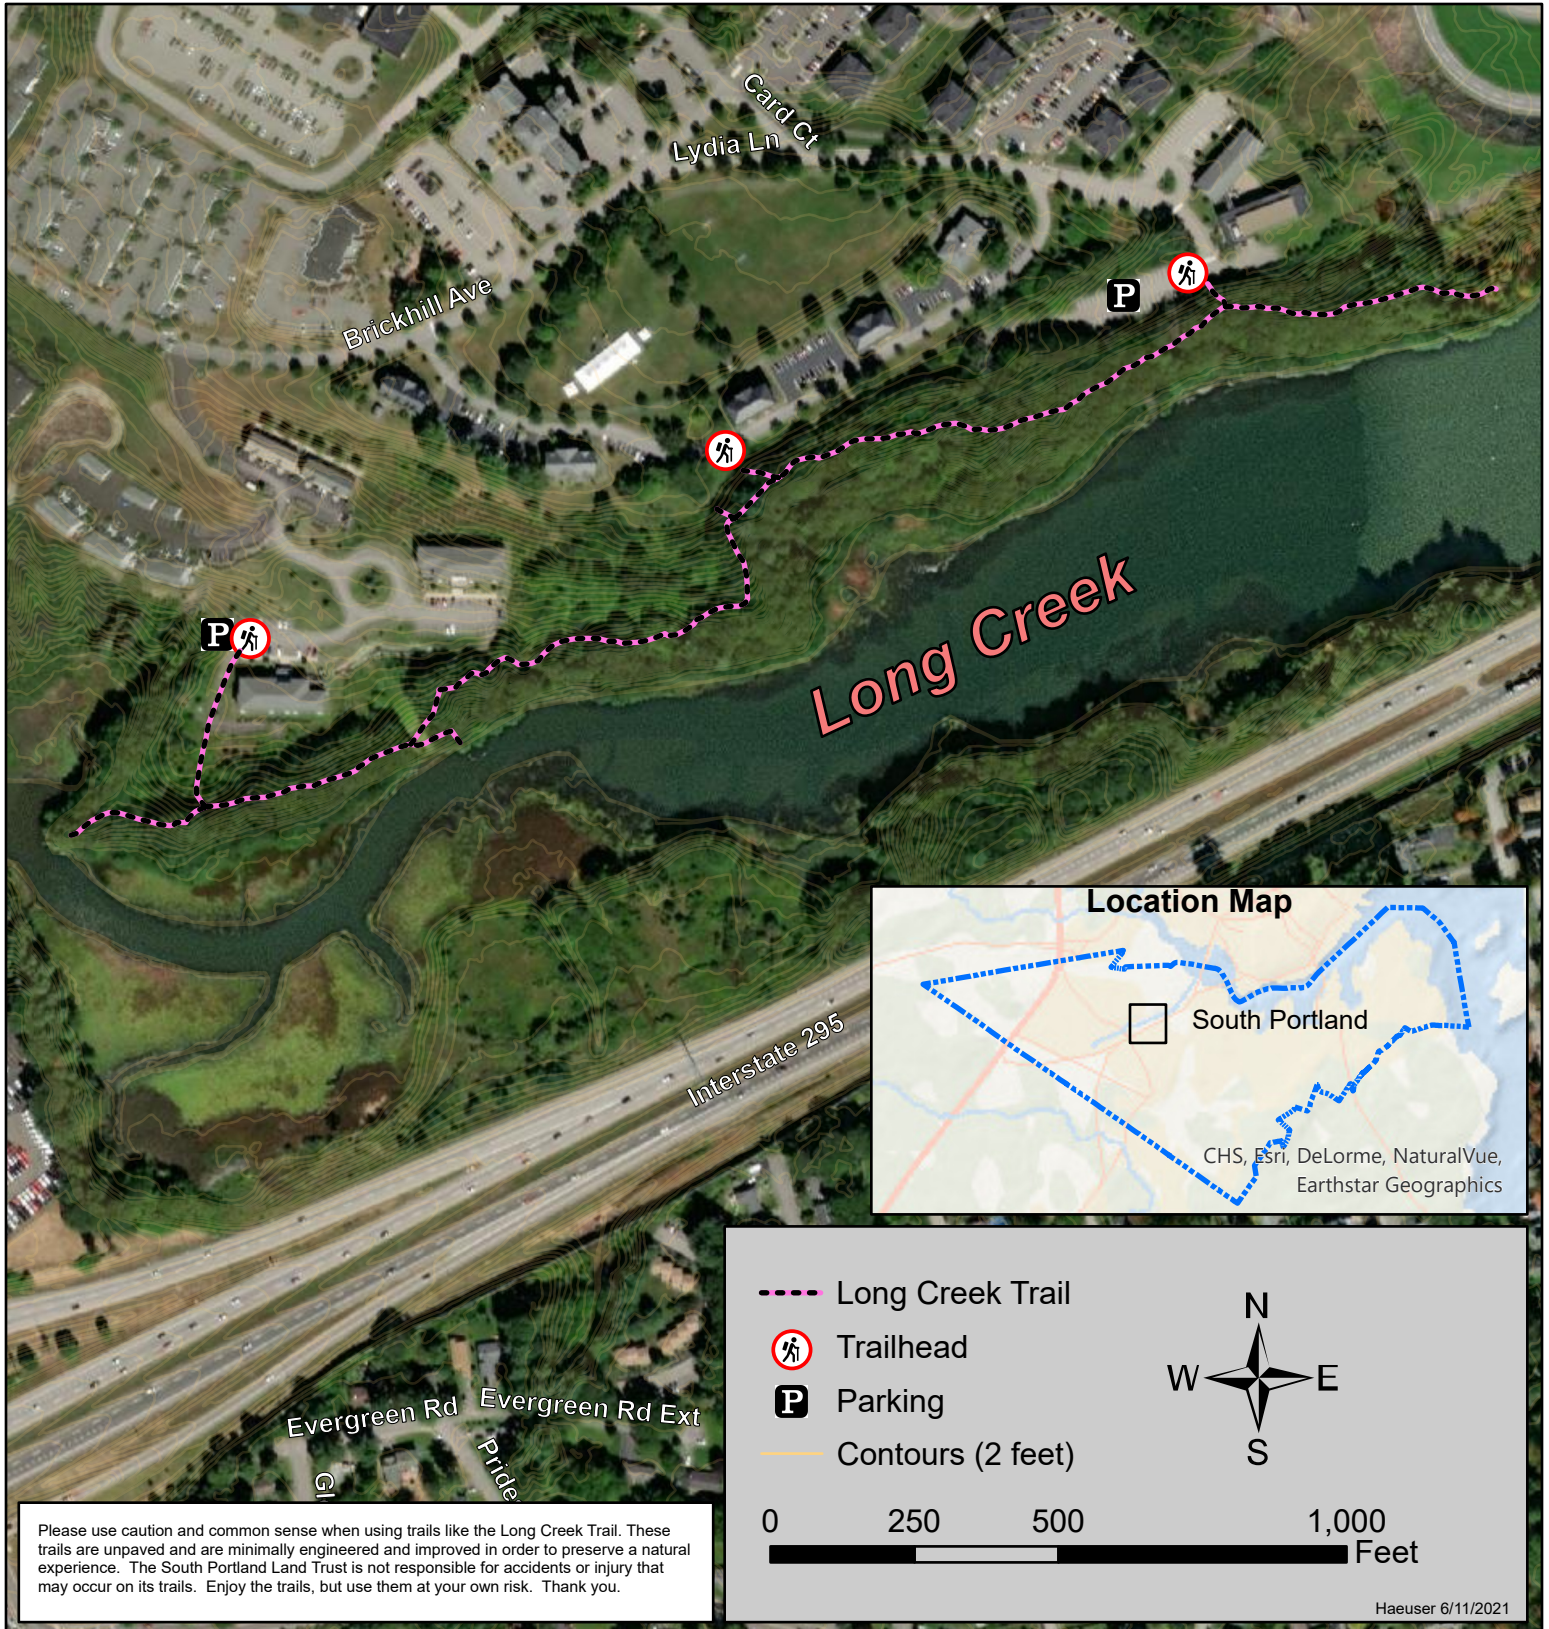

Long Creek Trail

South Portland, Maine

Length = 0.7 Miles

Please use caution and common sense when using trails like the Long Creek Trail. These trails are unpaved and are minimally engineered and improved in order to preserve a natural experience. The South Portland Land Trust is not responsible for accidents or injury that may occur on its trails. Enjoy the trails, but use them at your own risk. Thank you.

Haeuser 6/11/2021

South Portland Land Trust is a nonprofit organization committed to linking neighborhoods and improving quality of life in South Portland through expanding the city's trail network, conserving open space, and educating the public on issues related to conservation. It holds eighteen properties and easements within the City of South Portland to preserve natural habitat, trail access, and open space for public enjoyment. Please visit southportlandlandtrust.org for information and follow us on Facebook, Instagram, and Twitter: @sopolandtrust.